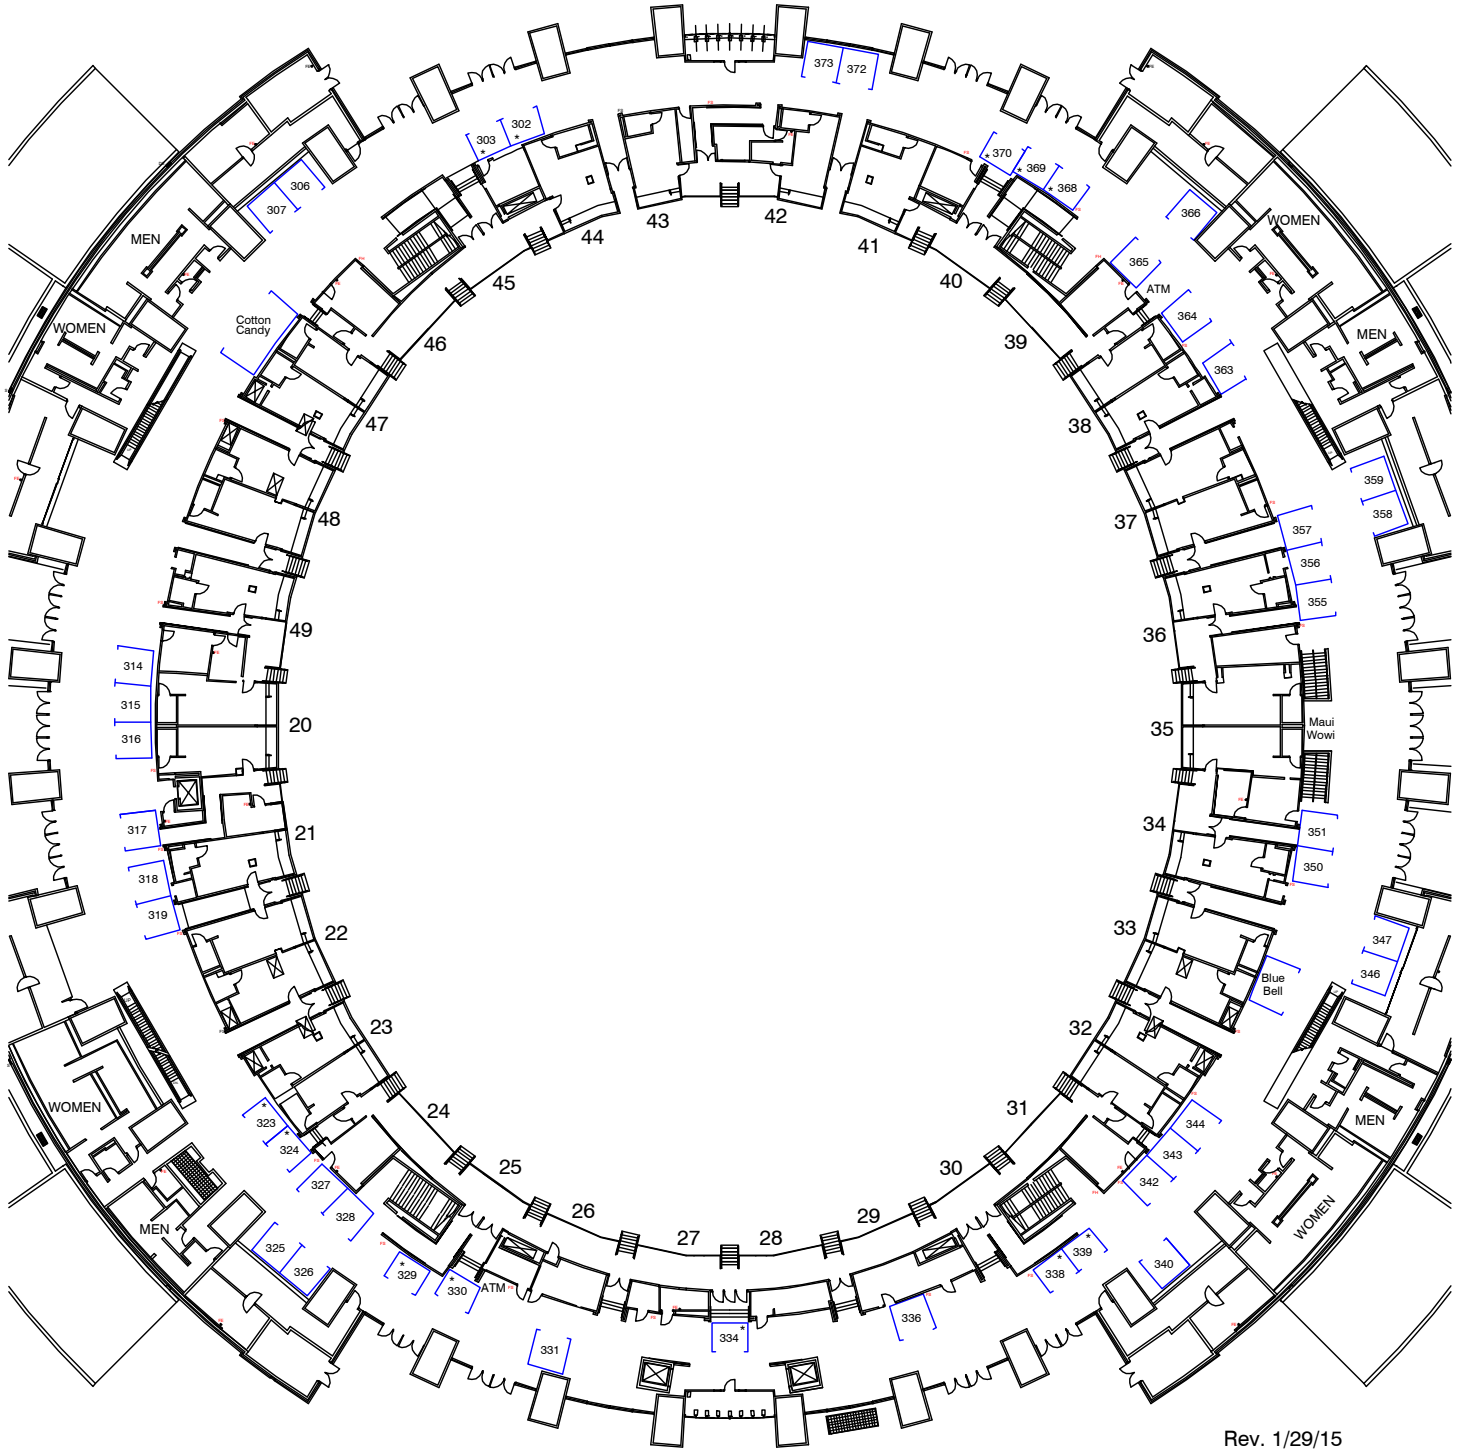

Spring 2015 CNS Career Fair  
 February 5, 2015  
 Frank Erwin Center · Austin, Texas

**ARENA FLOOR**

101-8x10 booths  
 Ceiling height 105' max.  
 Aisle widths as noted

Lone Star Decorating  
 100 Congress Ave., Ste. 2000  
 Austin, TX 78701  
 (512) 469-3545

Spring 2015 CNS Career Fair  
 February 5, 2015  
 Frank Erwin Center  
 Austin, Texas

**ARENA LEVEL**

33-10x10 booths  
 \*12-8x10 booths  
 Aisle widths as noted

Rev. 1/29/15

Lone Star Decorating  
 100 Congress Ave., Ste. 2000  
 Austin, TX 78701  
 (512) 469-3545

Spring 2015 CNS Career Fair  
February 5, 2015  
Frank Erwin Center  
Austin, Texas

**MEZZANINE LEVEL**

23-10x10 booths  
Aisle widths as noted

Lone Star Decorating  
100 Congress Ave., Ste. 2000  
Austin, TX 78701  
(512) 469-3545