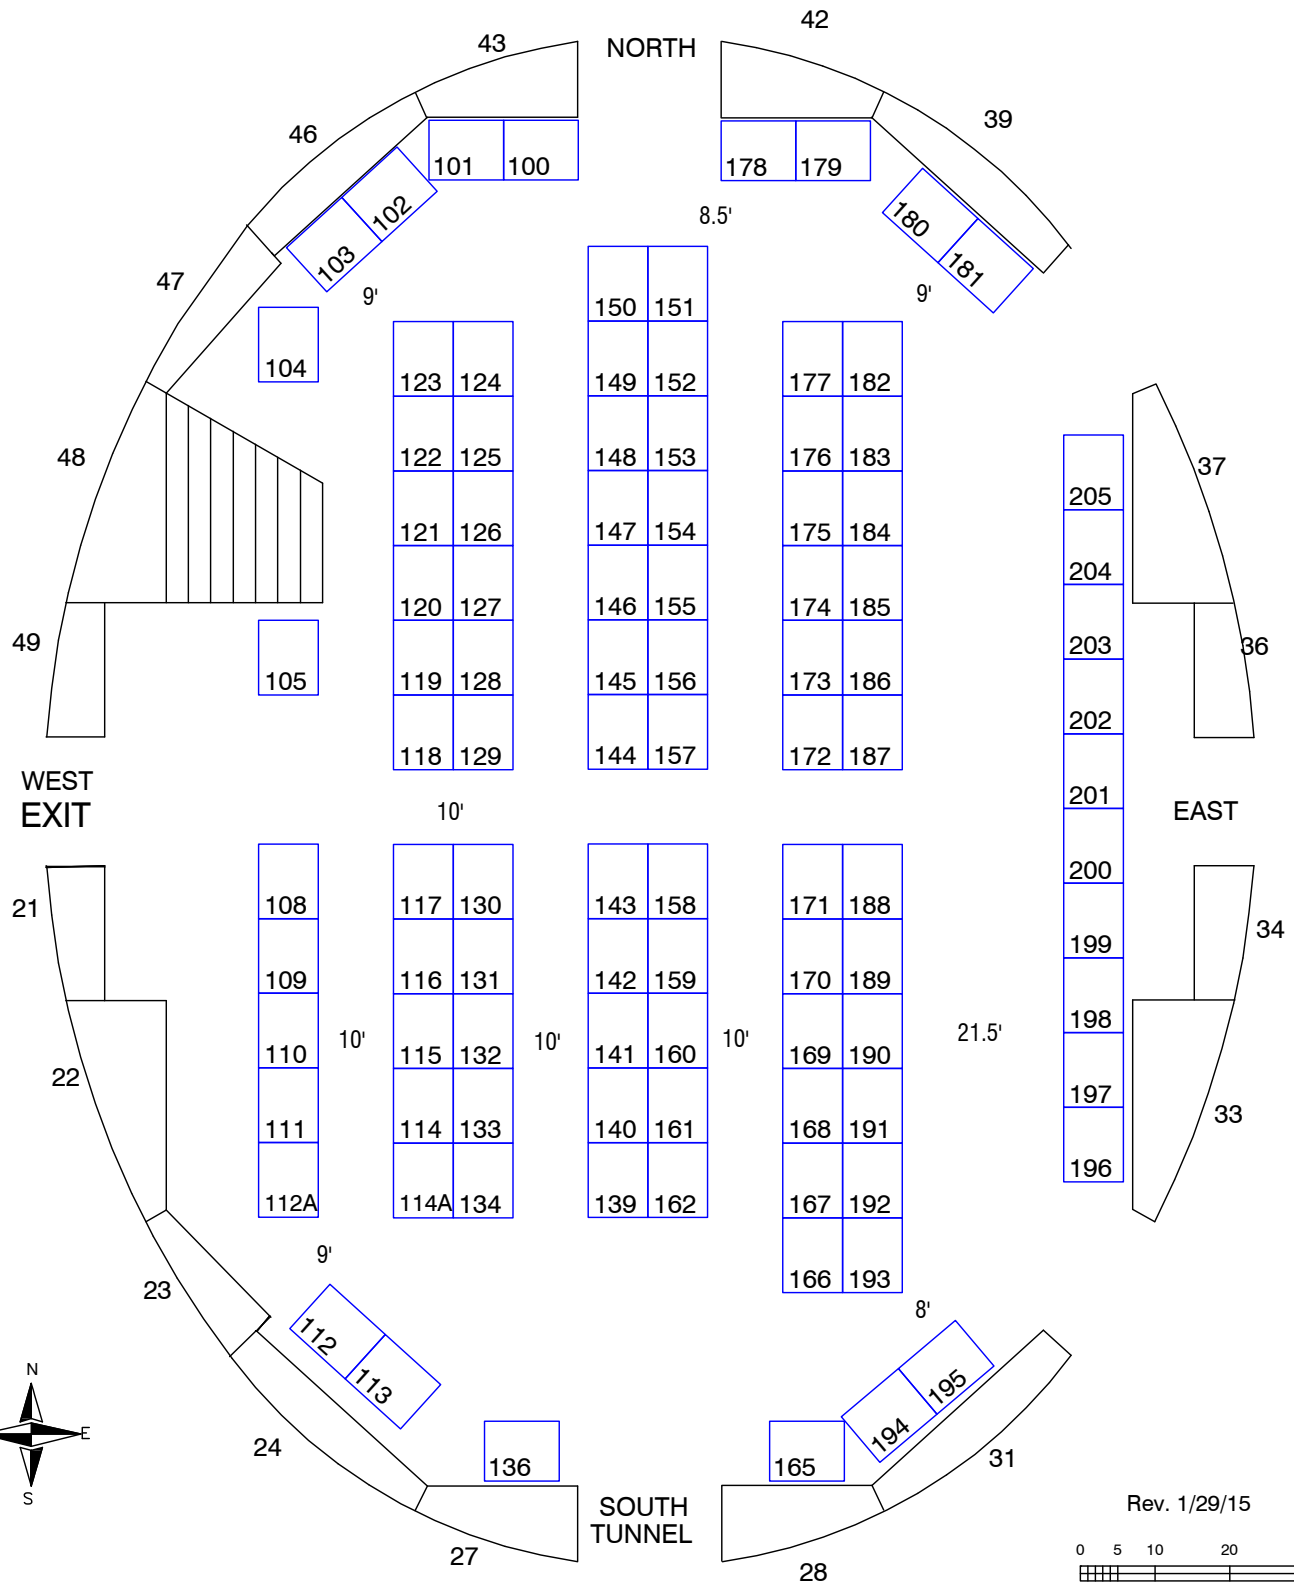

Spring 2015 CNS Career Fair  
 February 5, 2015  
 Frank Erwin Center · Austin, Texas

**ARENA FLOOR**

101-8x10 booths  
 Ceiling height 105' max.  
 Aisle widths as noted

Lone Star Decorating  
 100 Congress Ave., Ste. 2000  
 Austin, TX 78701  
 (512) 469-3545

Spring 2015 CNS Career Fair  
 February 5, 2015  
 Frank Erwin Center  
 Austin, Texas

**ARENA LEVEL**

33-10x10 booths  
 \*12-8x10 booths  
 Aisle widths as noted

Rev. 1/29/15

Lone Star Decorating  
 100 Congress Ave., Ste. 2000  
 Austin, TX 78701  
 (512) 469-3545

Spring 2015 CNS Career Fair  
February 5, 2015  
Frank Erwin Center  
Austin, Texas

**MEZZANINE LEVEL**

23-10x10 booths  
Aisle widths as noted

Lone Star Decorating  
100 Congress Ave., Ste. 2000  
Austin, TX 78701  
(512) 469-3545