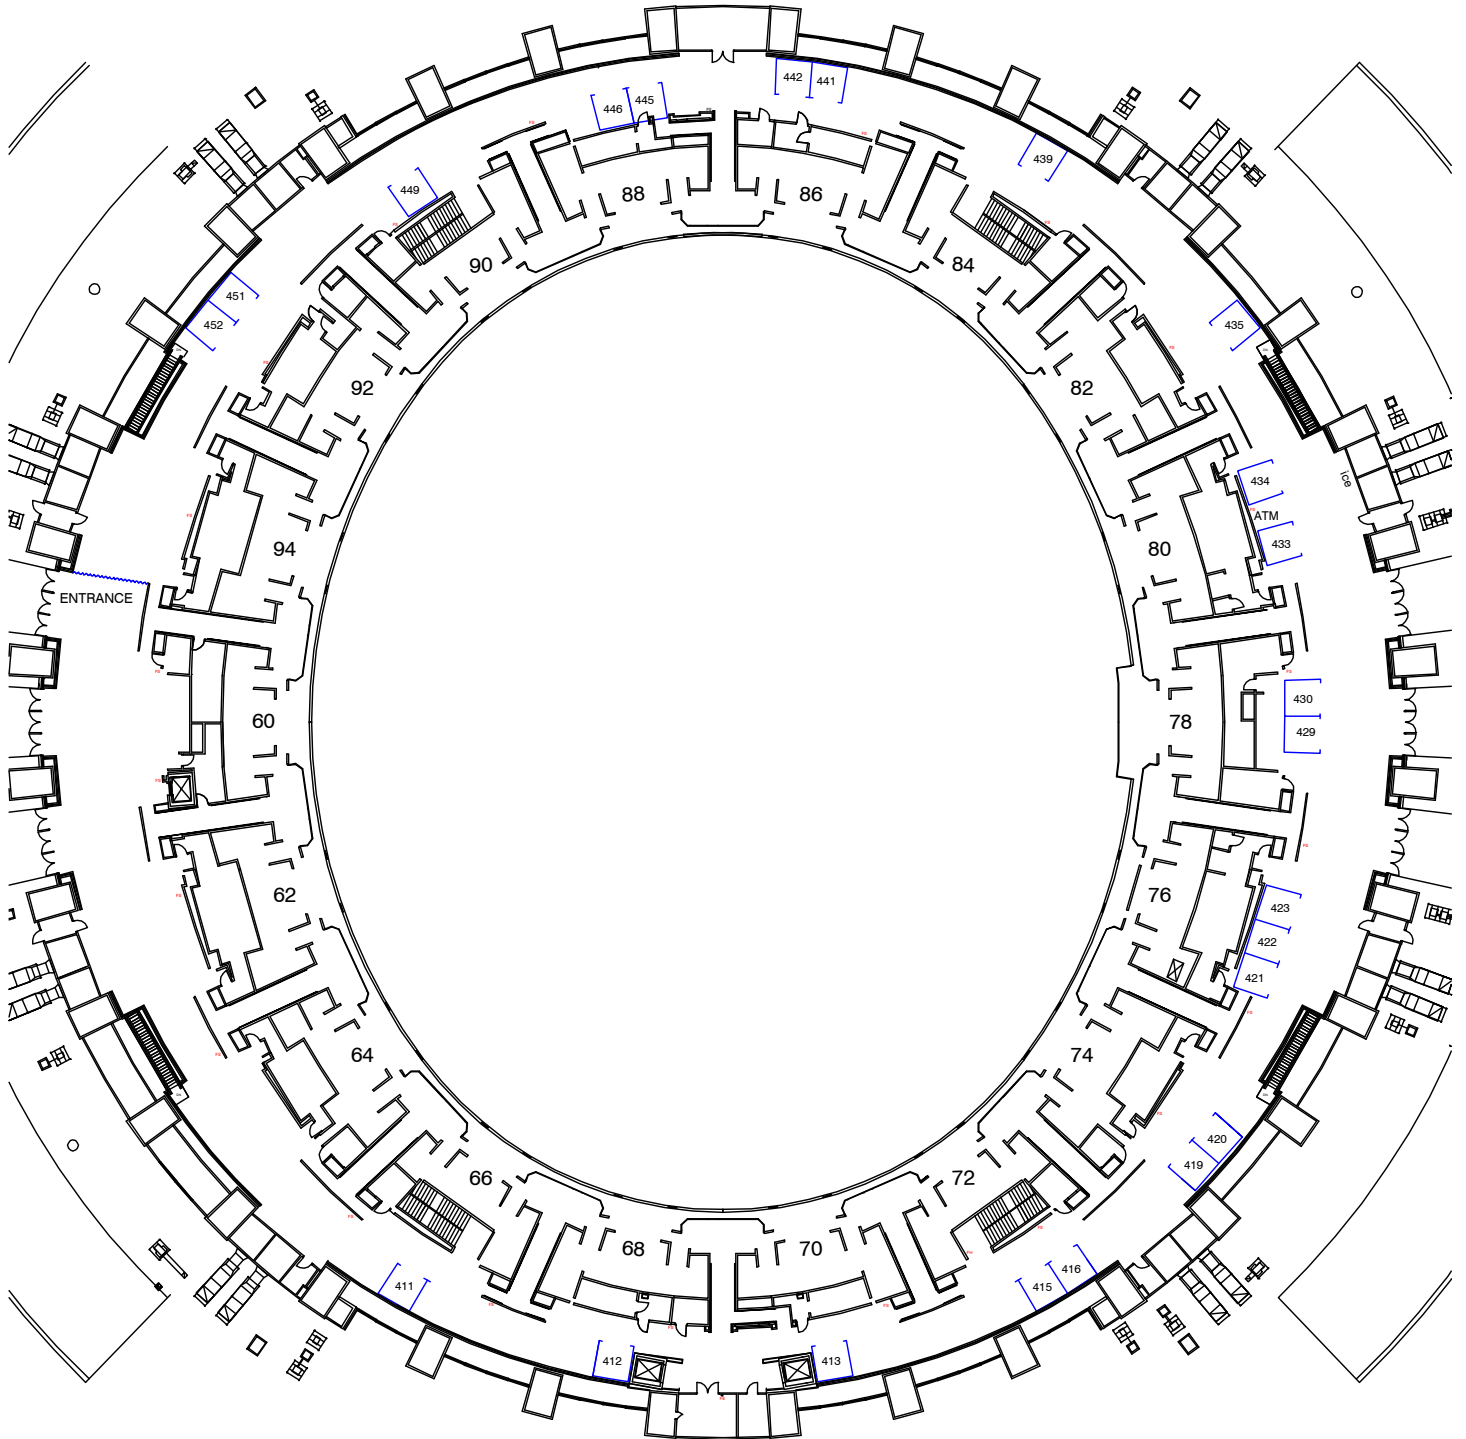

Spring 2015 CNS Career Fair  
 February 5, 2015  
 Frank Erwin Center · Austin, Texas

**ARENA FLOOR**

101-8x10 booths  
 Ceiling height 105' max.  
 Aisle widths as noted

Lone Star Decorating  
 100 Congress Ave., Ste. 2000  
 Austin, TX 78701  
 (512) 469-3545

Spring 2015 CNS Career Fair  
 February 5, 2015  
 Frank Erwin Center  
 Austin, Texas

**ARENA LEVEL**

33-10x10 booths  
 \*12-8x10 booths  
 Aisle widths as noted

Rev. 1/29/15

Lone Star Decorating  
 100 Congress Ave., Ste. 2000  
 Austin, TX 78701  
 (512) 469-3545

Spring 2015 CNS Career Fair  
February 5, 2015  
Frank Erwin Center  
Austin, Texas

**MEZZANINE LEVEL**

23-10x10 booths  
Aisle widths as noted

Lone Star Decorating  
100 Congress Ave., Ste. 2000  
Austin, TX 78701  
(512) 469-3545